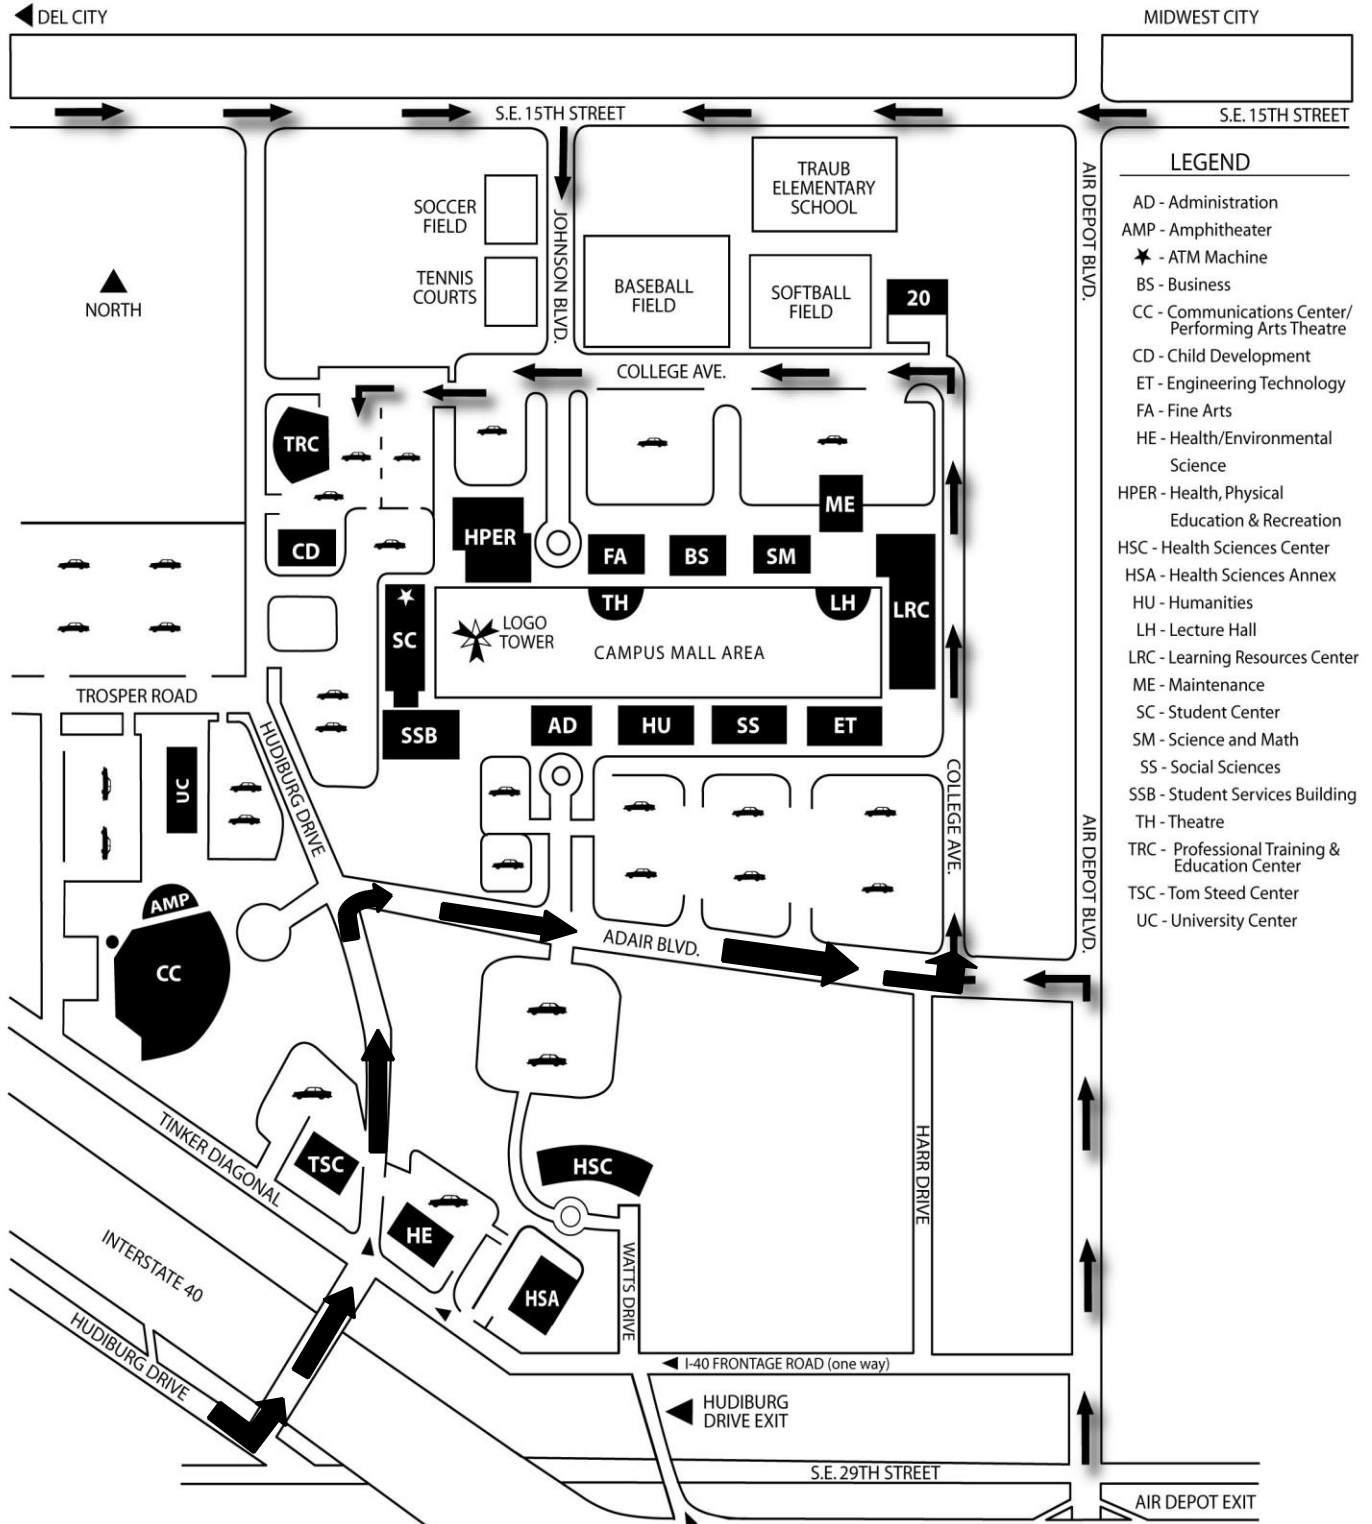

Rose State College Campus Detour Guide During Hudiburg Drive Construction (Summer 2008)

6420 S.E. 15th, Midwest City, OK 73110

(405) 733-7673
www.rose.edu

AIR DEPOT EXIT
TINKER AIR FORCE BASE ▼